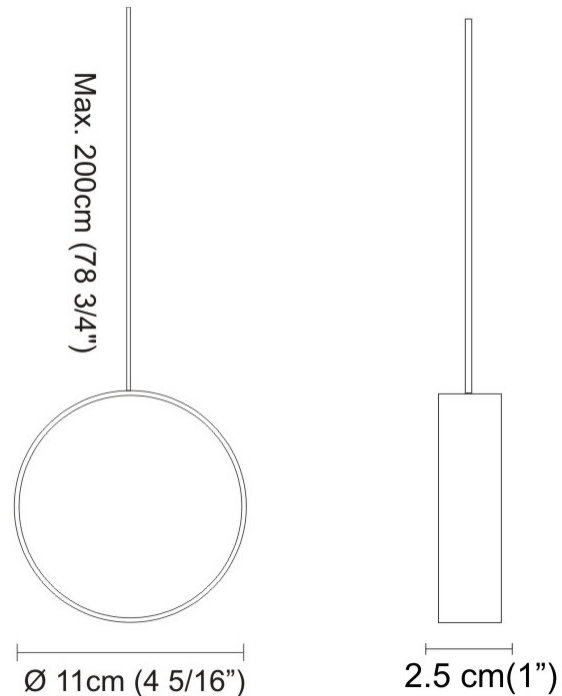

GENERAL

Series: Do Not Disturb _____
Brand: Knikerboker _____
Division: Design _____
Mounting Type: Suspension _____
Mounting Location: Ceiling _____
Subcategory: Ambient _____

PHYSICAL

Shape: Round _____
Length (mm): 110 _____
Length (in): 4 5/16 _____
Width (mm): 25 _____
Width (in): 1 _____
Max. Overall Height (mm): 2000 _____
Max. Overall Height (in): 78 3/4 _____
Light Distribution: Direct / Indirect _____
Diffuser: Opal _____
Fixture Finish: TWH / MBK / SLF / GLF / CLF / BLF _____
Fixture Material: Metal _____
Cable Details: Silicon Coaxial Cable 1500mm _____

ELECTRICAL

Lamp Type: LED _____
Input Wattage (W): 8 _____
Total Output Wattage (W): 7 _____
Dimming: 0-10V Dimming / Phase Dimming (120Vac Only) _____
Driver Included: Yes _____
Driver Location: Integrated _____
Driver Type: Constant Voltage - 120 / 277Vac _____
Driver Class: Class 2 _____
Input Voltage (V): 120 - 277 _____
Output Voltage (V): 24 _____
Upon Request: (Not included - see components) Remote: 0-10Vdc dimming / (Included) Integral: Phase dimming @120Vac only / Non-dimming 277Vac _____

LED

Number of LEDs: 1 _____
Color Temperature (°K): 3000 _____
Max. Delivered Lumen (lm): 1000 _____
CRI: >85 CRI _____
Lamp Life (hrs): 50000 _____

OPTICAL

RATINGS AND CERTIFICATIONS

Certified By: Certified for North American Standards _____
IP rating: IP20 _____